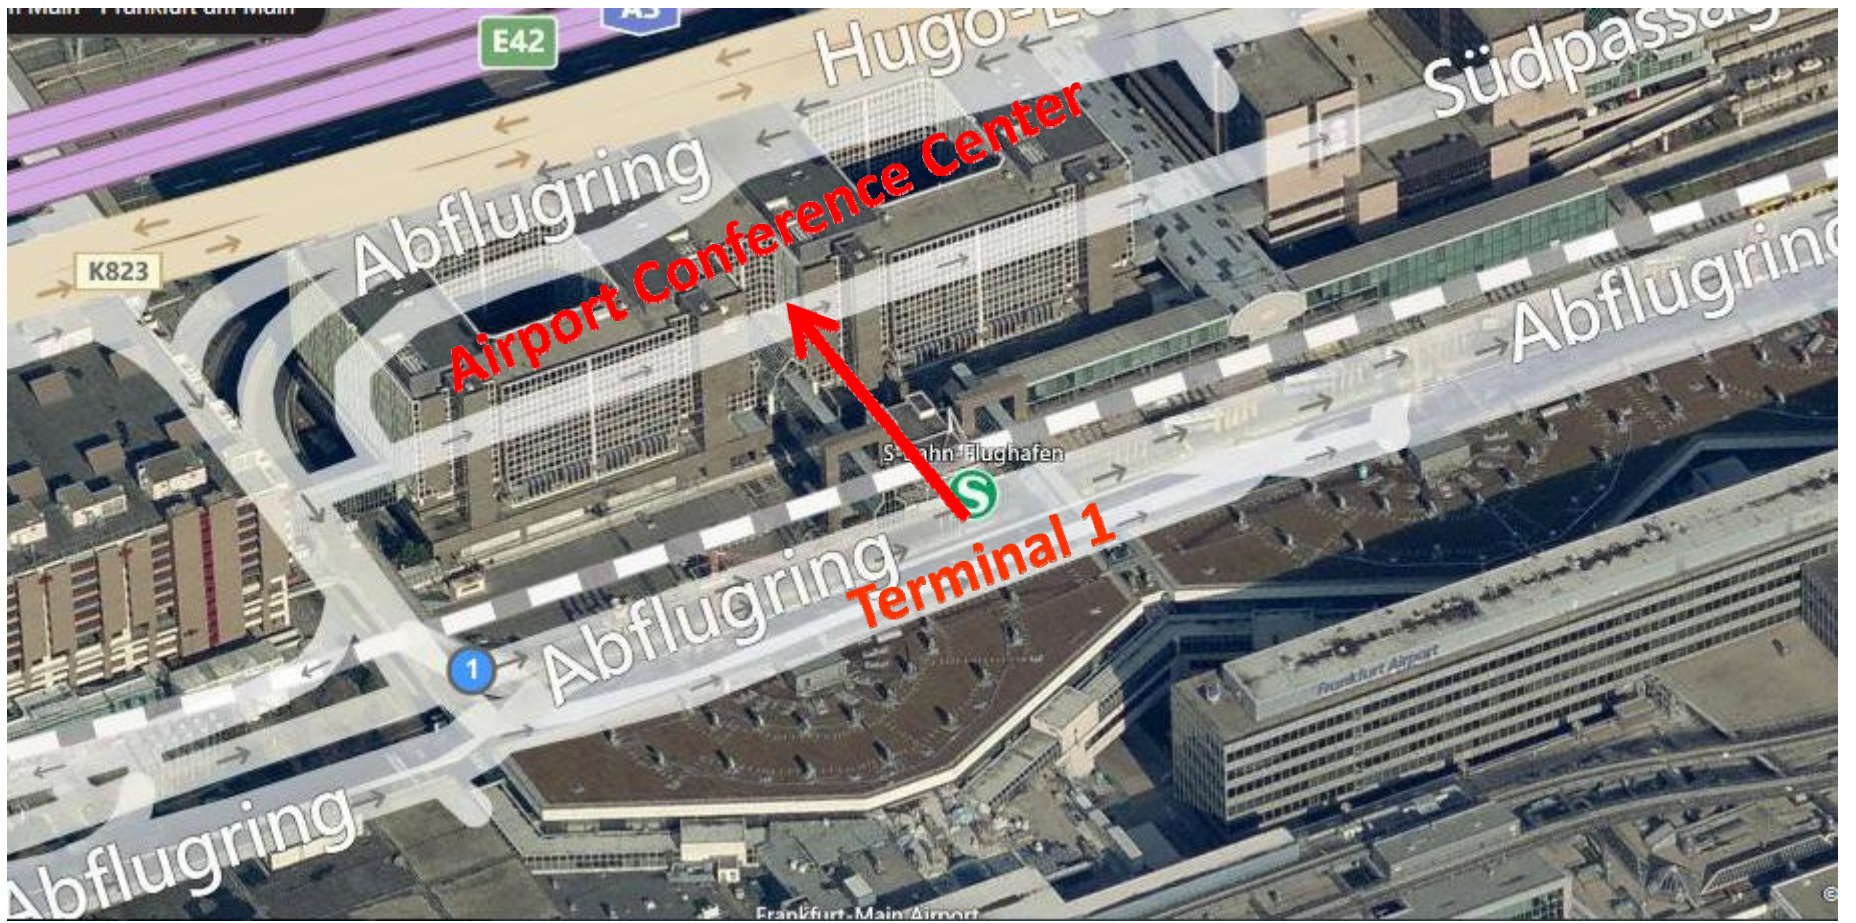

Holiday Inn Frankfurt Airport-North offers shuttle service that will collect you from Frankfurt Airport, just 8.5km away, and drop you at our spacious lobby where you'll be greeted by our friendly team. There are plenty of spaces in the large car park, easily accessed by the A3 and A5 motorways, both 3km away. Set in the middle of the Stadtwald city forest 6km from the city centre, our hotel is the ideal conference getaway. Trees surround the terrace and beer garden outside the Brasserie Brentano restaurant. Relax in the Fitness Centre's sauna and steam bath, and discover the forest running trails close to Holiday Inn Frankfurt Airport-North. Holiday Inn Frankfurt Airport-North hotel, located just 8 minutes away from Frankfurt city centre.

Attachment 2

ATTACHMENT 2 - FRANKFURT AIRPORT CONFERENCE CENTER (FAC1)

**Airport Conference Center
Opposite Terminal 1 - Passenger Terminal**

Location of Hotels near Frankfurt Airport

**AEEC Software Metrics Working Group
March 14-16, 2017
Frankfurt, Germany**