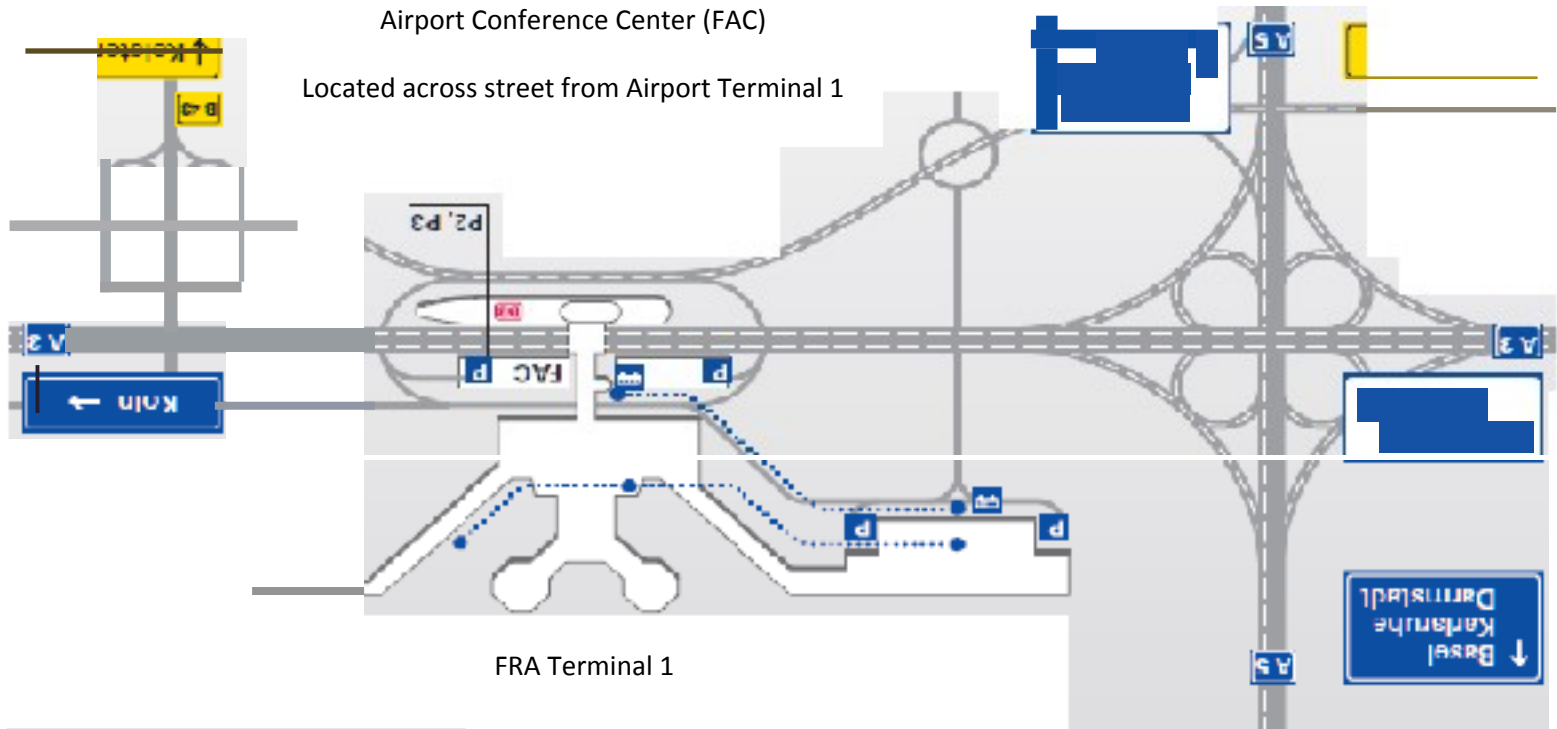

Airport Conference Center (FAC)

Located across street from Airport Terminal 1