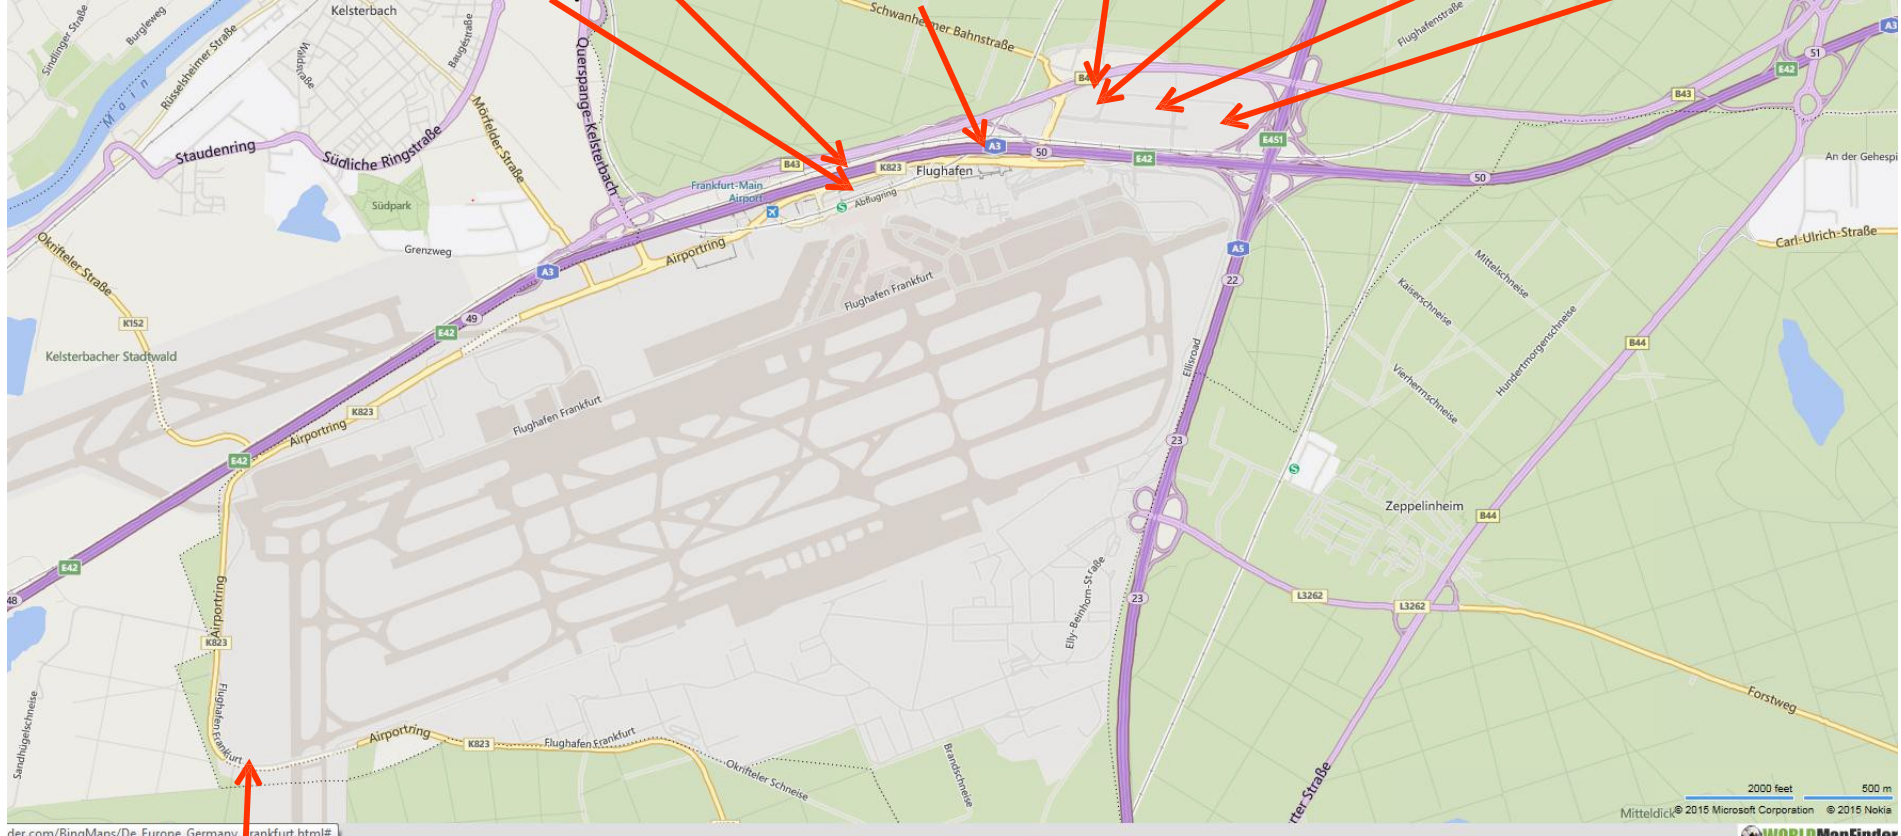

Hotels near Frankfurt Airport

Hilton Frankfurt Airport

Hilton Garden Inn Frankfurt Airport

Sheraton Frankfurt Airport Hotel & Conference Center

Steigenberger Airport Hotel

Meininger Hotel Frankfurt Hotel

Park Inn by Radisson Frankfurt Airport

Element Hotel Frankfurt Airport

InterCityHotel Frankfurt Airport