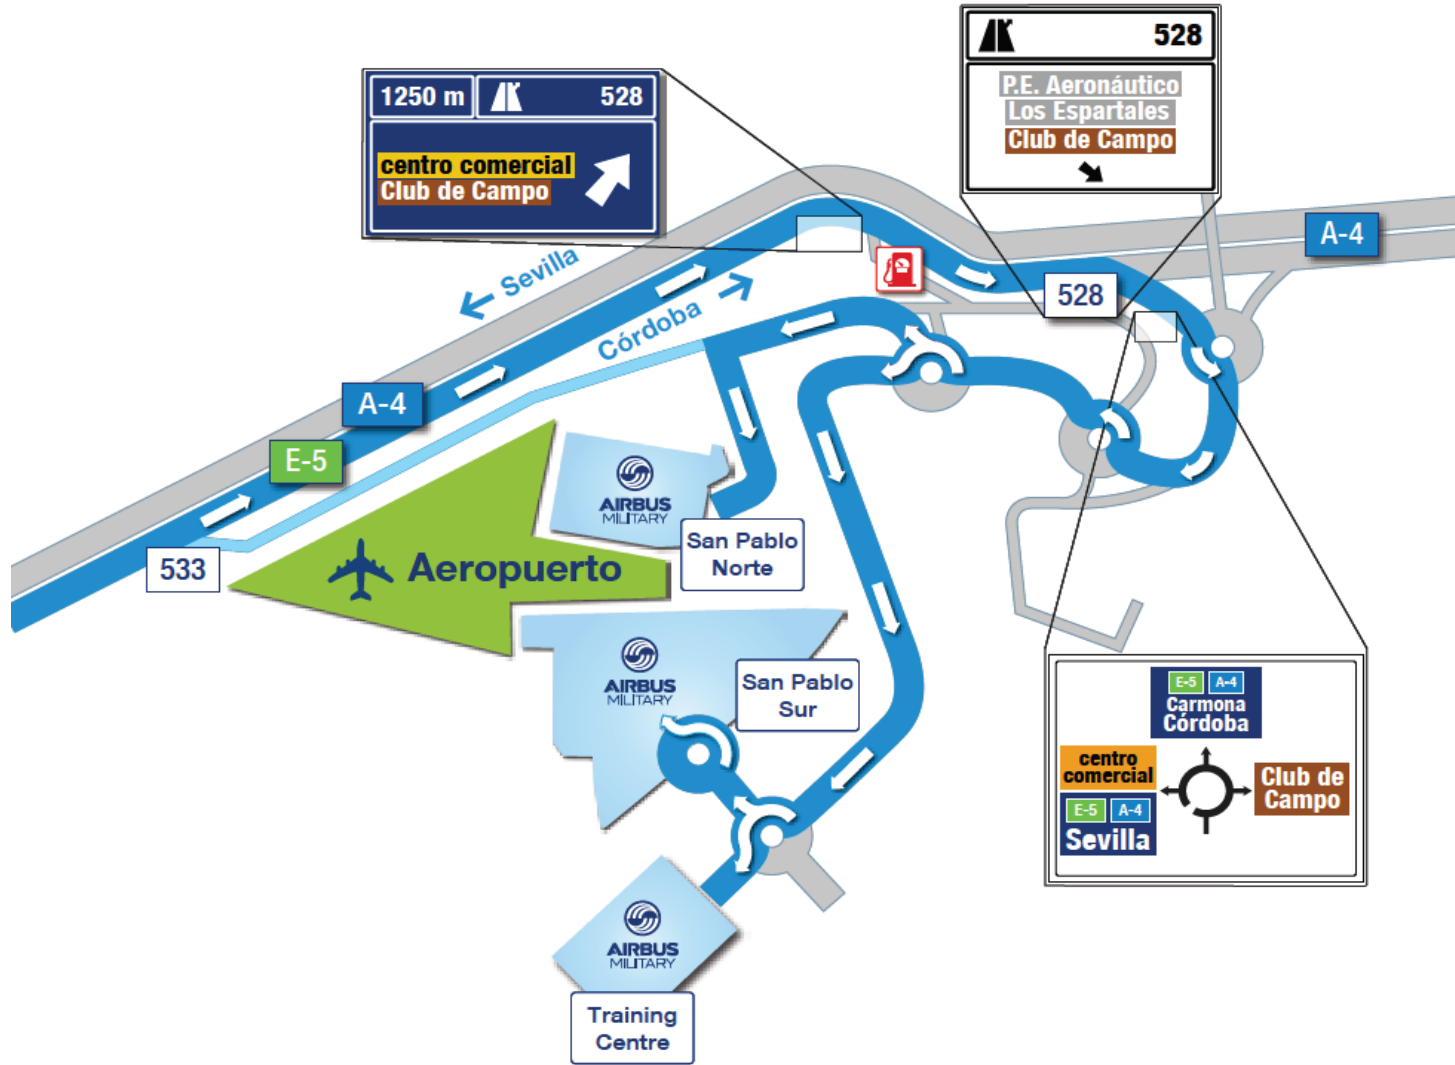

Location

This document and all information contained herein is the sole property of EADS CASA. No intellectual property rights are granted by the delivery of this document or disclosure of its content. This document shall not be reproduced or disclosed to a third party without the express written consent of EADS CASA. This document and its content shall not be used for any other purpose than for which it is supplied.