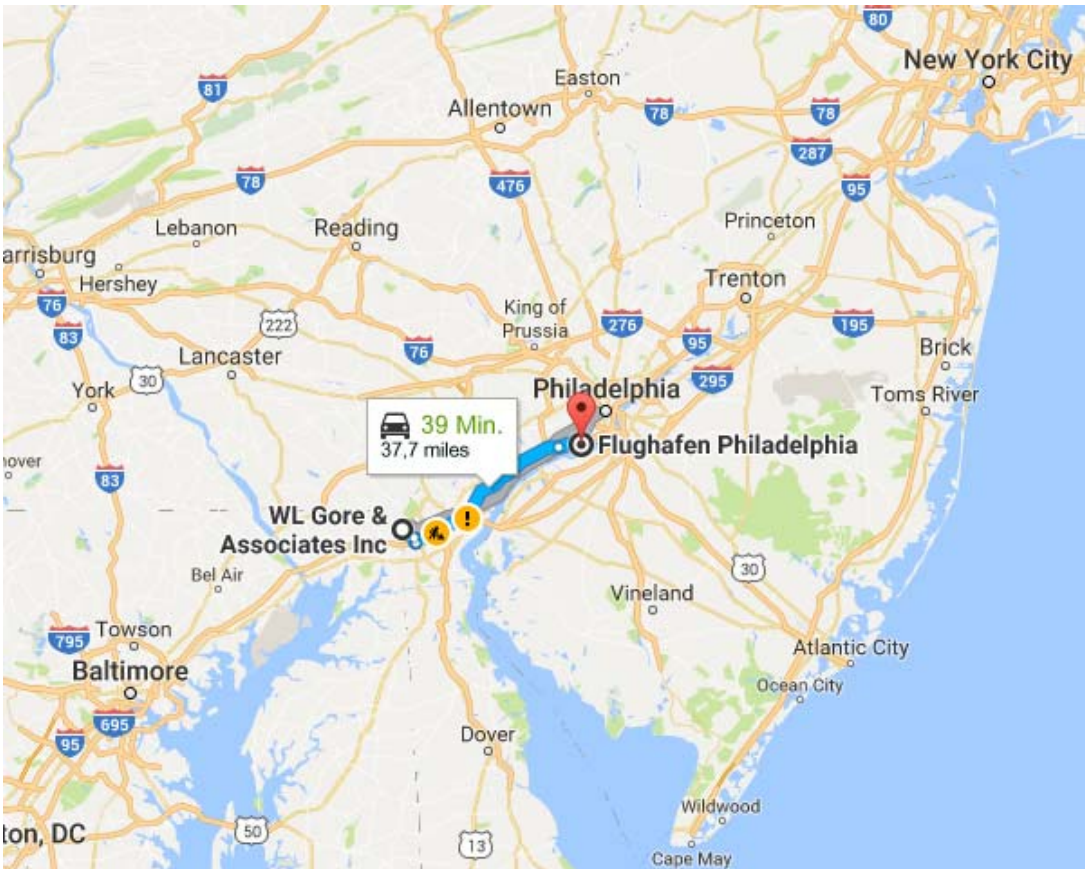

Hotel – Embassy Suites, Newark Delaware

Address – 654 S. College Ave (302-368-8000)

Negotiated rate - \$ 149 / night

- Includes: cook to order breakfast
- 2 hour happy hour in the evening
- Pool, Fitness Center, complementary internet
- Friday's Restaurant attached (kitchen open late)
- Reservation details to follow

Nearest International Airport –

Philadelphia (45 minutes), Baltimore Washington (BWI – 90 Minutes)

(Quick 1-mile access off of I-95 from either airport)

Located in the “Brandywine Valley Area”

- Great Tax Free Shopping – Christiana Mall
- College town with a local mainstreet full of pubs / microbreweries, restaurants and shops
- Near Wilmington Waterfront
- Near Delaware Park Race Track
- 40 minutes to Longwood Gardens