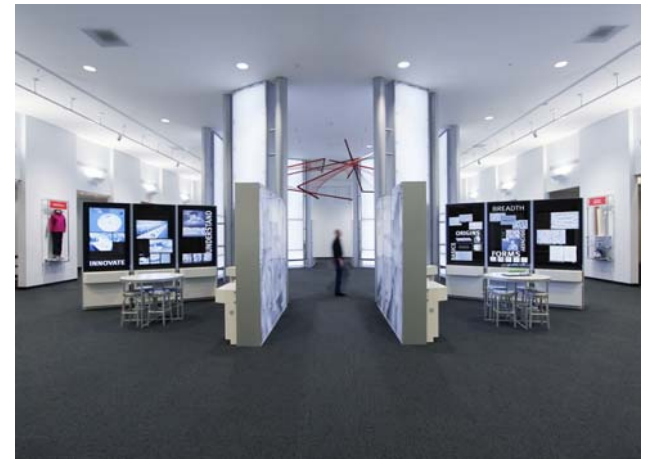

ARINC - Cabin Systems Subcommittee

Newark, Delaware

November 1-3, 2016

Sponsored by W. L. Gore & Associates, Inc

Meeting and capability tour to be held at
Gore Barksdale Facility

GORE Capabilities Center

- Technology displays
- Multimedia presentations
- Hands-on product displays and demonstrations
- Meeting and conference facility

Hotel – Embassy Suites, Newark Delaware

Address – 654 S. College Ave (302-368-8000)

Negotiated rate - \$ 149 / night

- Includes: cook to order breakfast
- 2 hour happy hour in the evening
- Pool, Fitness Center, complementary internet
- Friday's Restaurant attached (kitchen open late)
- Reservation details to follow