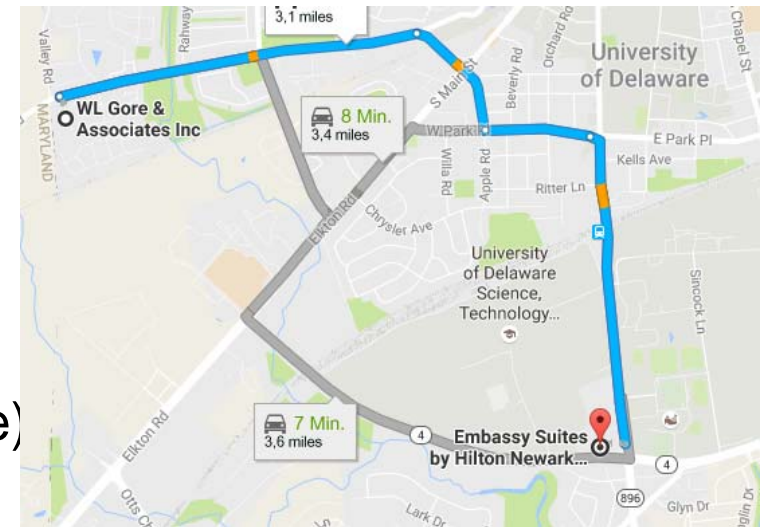

ARINC - Cabin Systems Subcommittee

Newark, Delaware

November 1-3, 2016

Sponsored by W. L. Gore & Associates, Inc

Meeting and capability tour to be held at
Gore Barksdale Facility

GORE Capabilities Center

- Technology displays
- Multimedia presentations
- Hands-on product displays and demonstrations
- Meeting and conference facility

Hotel – Embassy Suites, Newark Delaware

Address – 654 S. College Ave (302-368-8000)

Negotiated rate - \$ 149 / night

- Includes: cook to order breakfast
- 2 hour happy hour in the evening
- Pool, Fitness Center, complementary internet
- Friday's Restaurant attached (kitchen open late)
- Reservation details to follow

Nearest International Airport –

Philadelphia (45 minutes), Baltimore Washington (BWI – 90 Minutes)

(Quick 1-mile access off of I-95 from either airport)

Located in the “Brandywine Valley Area”

- Great Tax Free Shopping – Christiana Mall
- College town with a local mainstreet full of pubs / microbreweries, restaurants and shops
- Near Wilmington Waterfront
- Near Delaware Park Race Track
- 40 minutes to Longwood Gardens