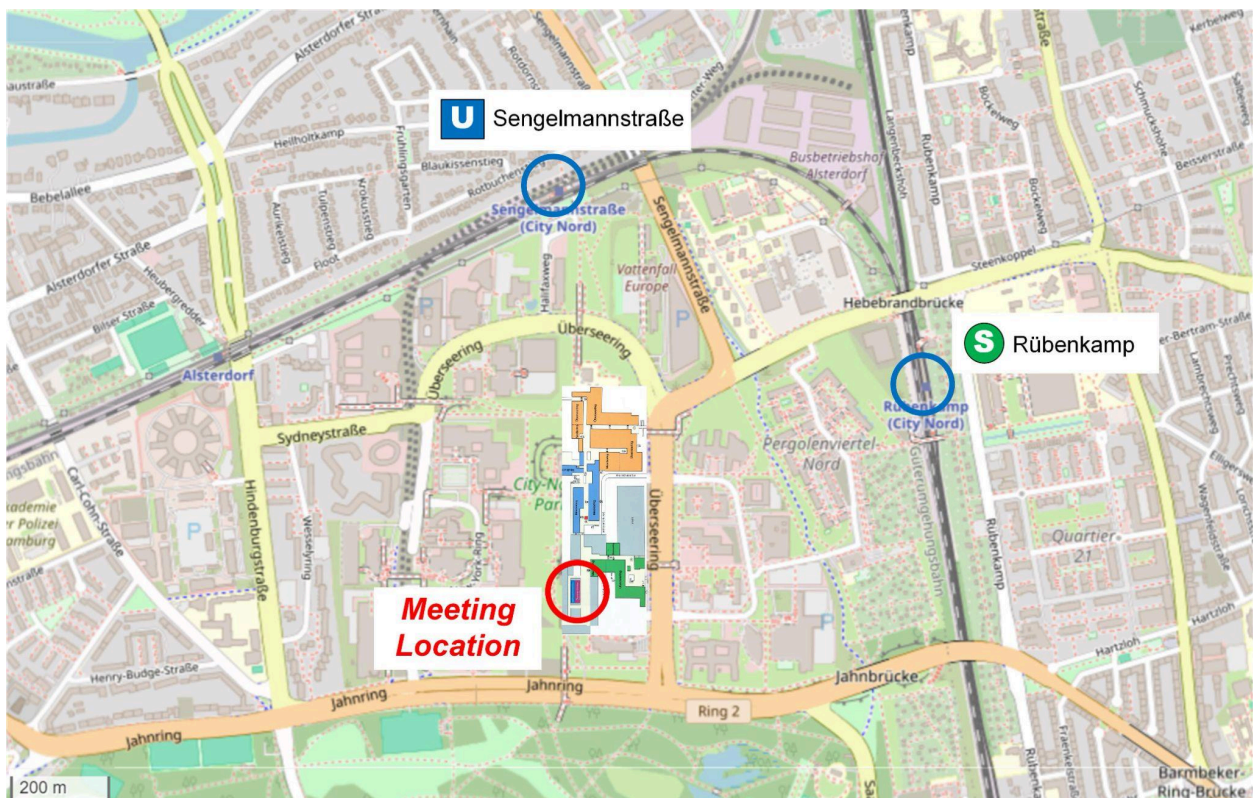

ARINC CSS Hamburg Meeting - April 2024 - Directions

The meeting room is located in the “City Nord” main building complex on the 1st floor (pedestrian level)

Parking is unfortunately very limited. The best way is to use public transport.
Options are:

- **S-Bahn Rübenkamp** (Line S1), 1400m walking distance
- **U-Bahn Sengelmannstraße** (Line U1), 900m walking distance

Tickets can be purchased at vending machines at the stations, the HVV App, or the HVV web page (<https://www.hvv.de/en>)

The address of the meeting room is:

*SiH Seminarraum in Hamburg GmbH,
Mexikoring 15 (Fußgängerebene / Pedestrian Level),
22297 Hamburg*

Source: Open Street Map

U Sengelmannstraße
950m Walking Distance

S Rübenkamp
1,4km Walking Distance

Meeting Location
"Seminarraum in Hamburg"
Mexikoring 15

Seminarraum in Hamburg
Vermietung + Event

Entrance
Meeting Rooms
on 2nd Floor