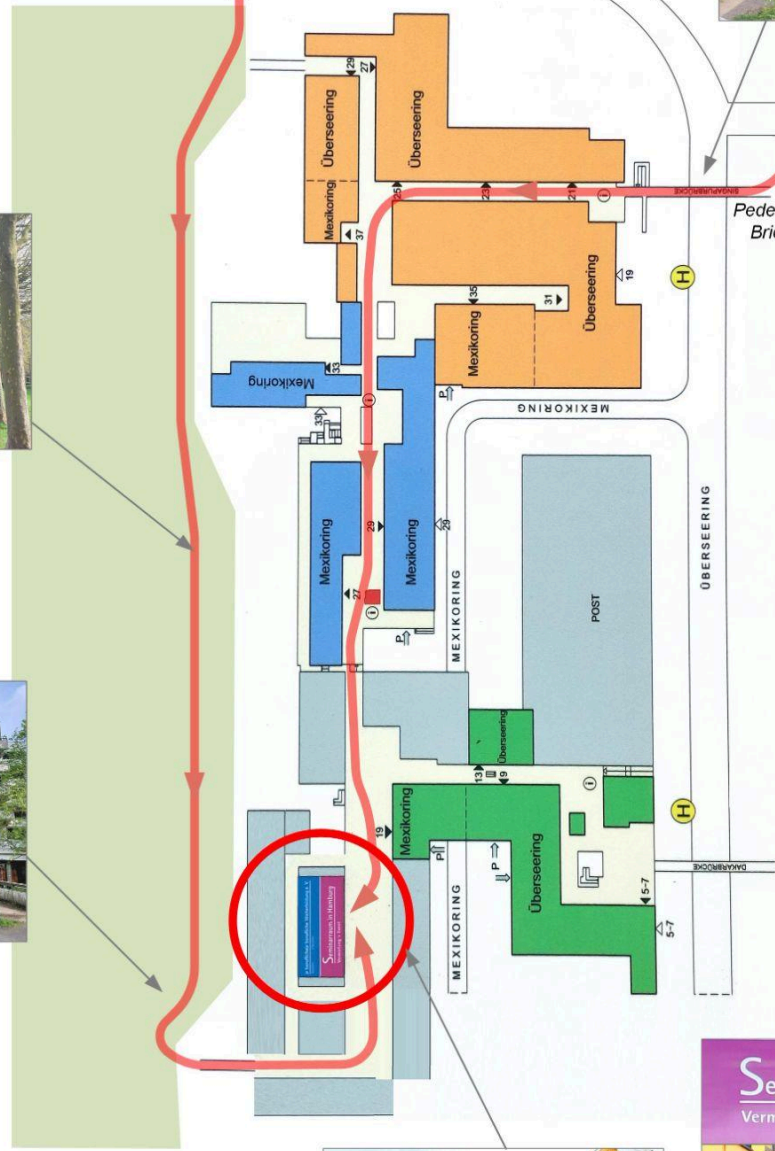

ARINC CSS Hamburg Meeting - April 2024 - Directions

The meeting room is located in the “City Nord” main building complex on the 1st floor (pedestrian level)

Parking is unfortunately very limited. The best way is to use public transport.
Options are:

- **S-Bahn Rübenkamp** (Line S1), 1400m walking distance
- **U-Bahn Sengelmannstraße** (Line U1), 900m walking distance

Tickets can be purchased at vending machines at the stations, the HVV App, or the HVV web page (<https://www.hvv.de/en>)

The address of the meeting room is:

*SiH Seminarraum in Hamburg GmbH,
Mexikoring 15 (Fußgängerebene / Pedestrian Level),
22297 Hamburg*

Source: Open Street Map

U Sengelmannstraße
950m Walking Distance

S Rübenkamp
1,4km Walking Distance