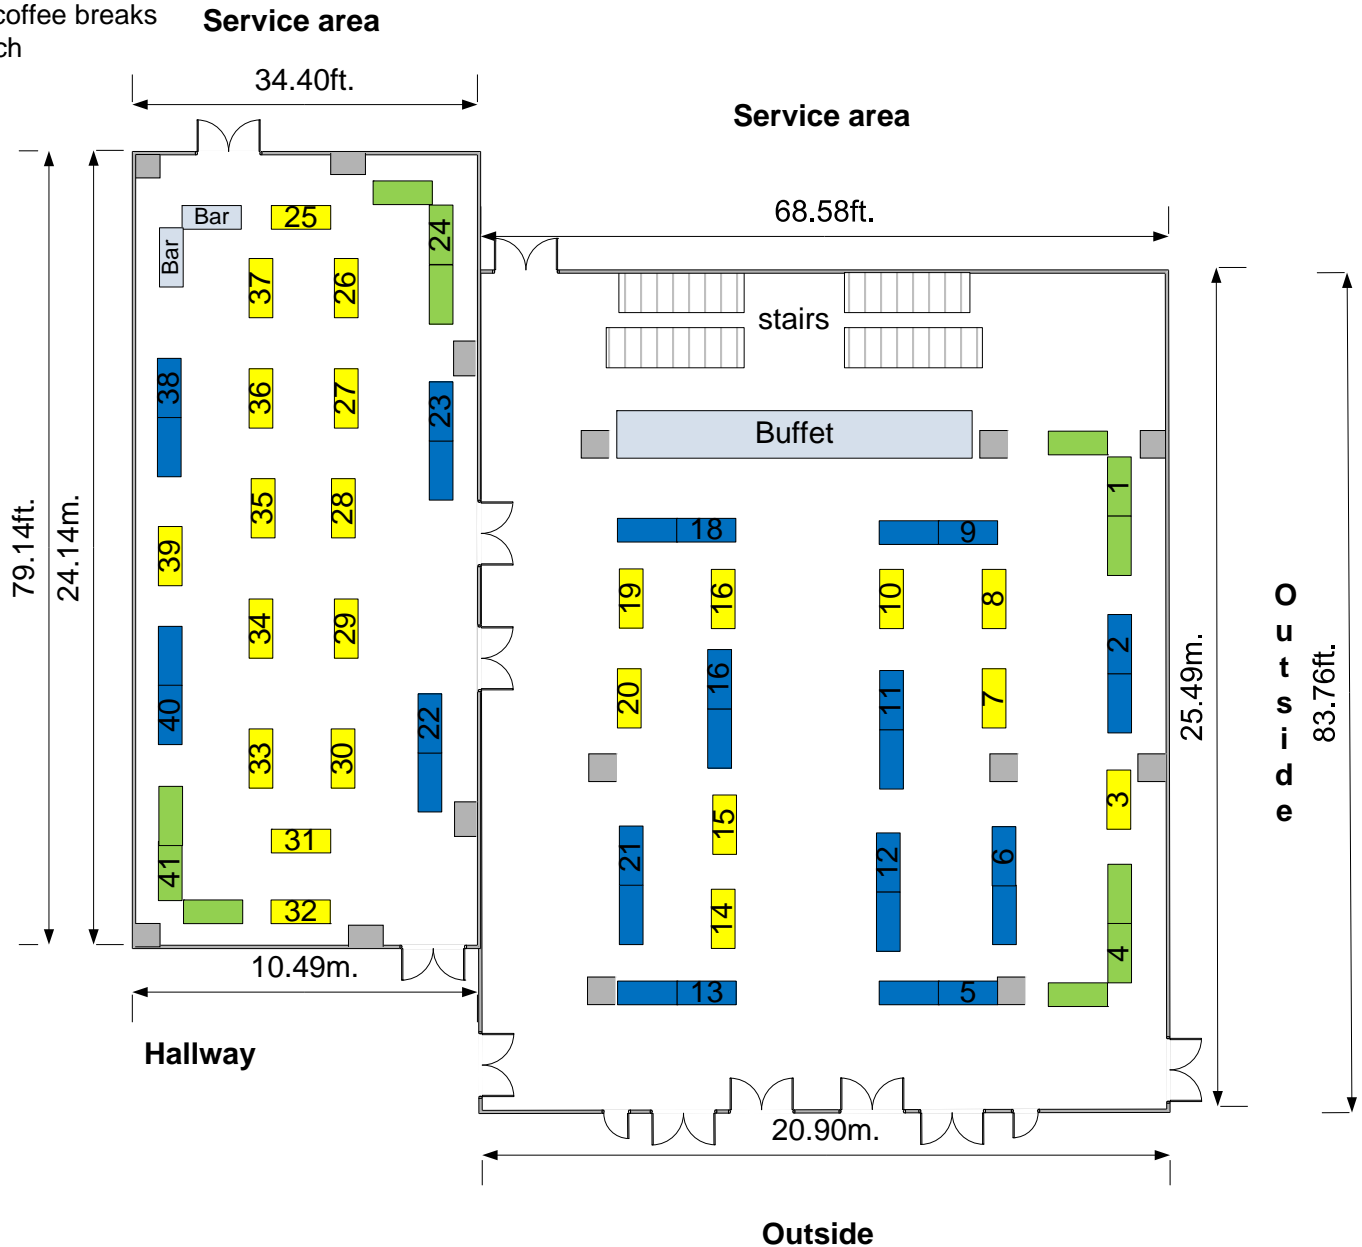

2016 EFB Users Forum Supplier EXPO Ballroom C and Foyer

Hosted by:
Lufthansa Systems

May 24, 2016 – 1400-1900
May 25, 2016 – during
coffee breaks and lunch

EXPO Agenda

May 24, 2016

0900 – Open for set-up
1400 – EXPO begins
1700-1900 – Buffet
1900 – EXPO ends

May 25, 2016

During coffee breaks
and lunch

Tables: 1.8 m (5.98 ft) x 72 cm (2.36 ft)

 - single table

 - double table

 - triple table