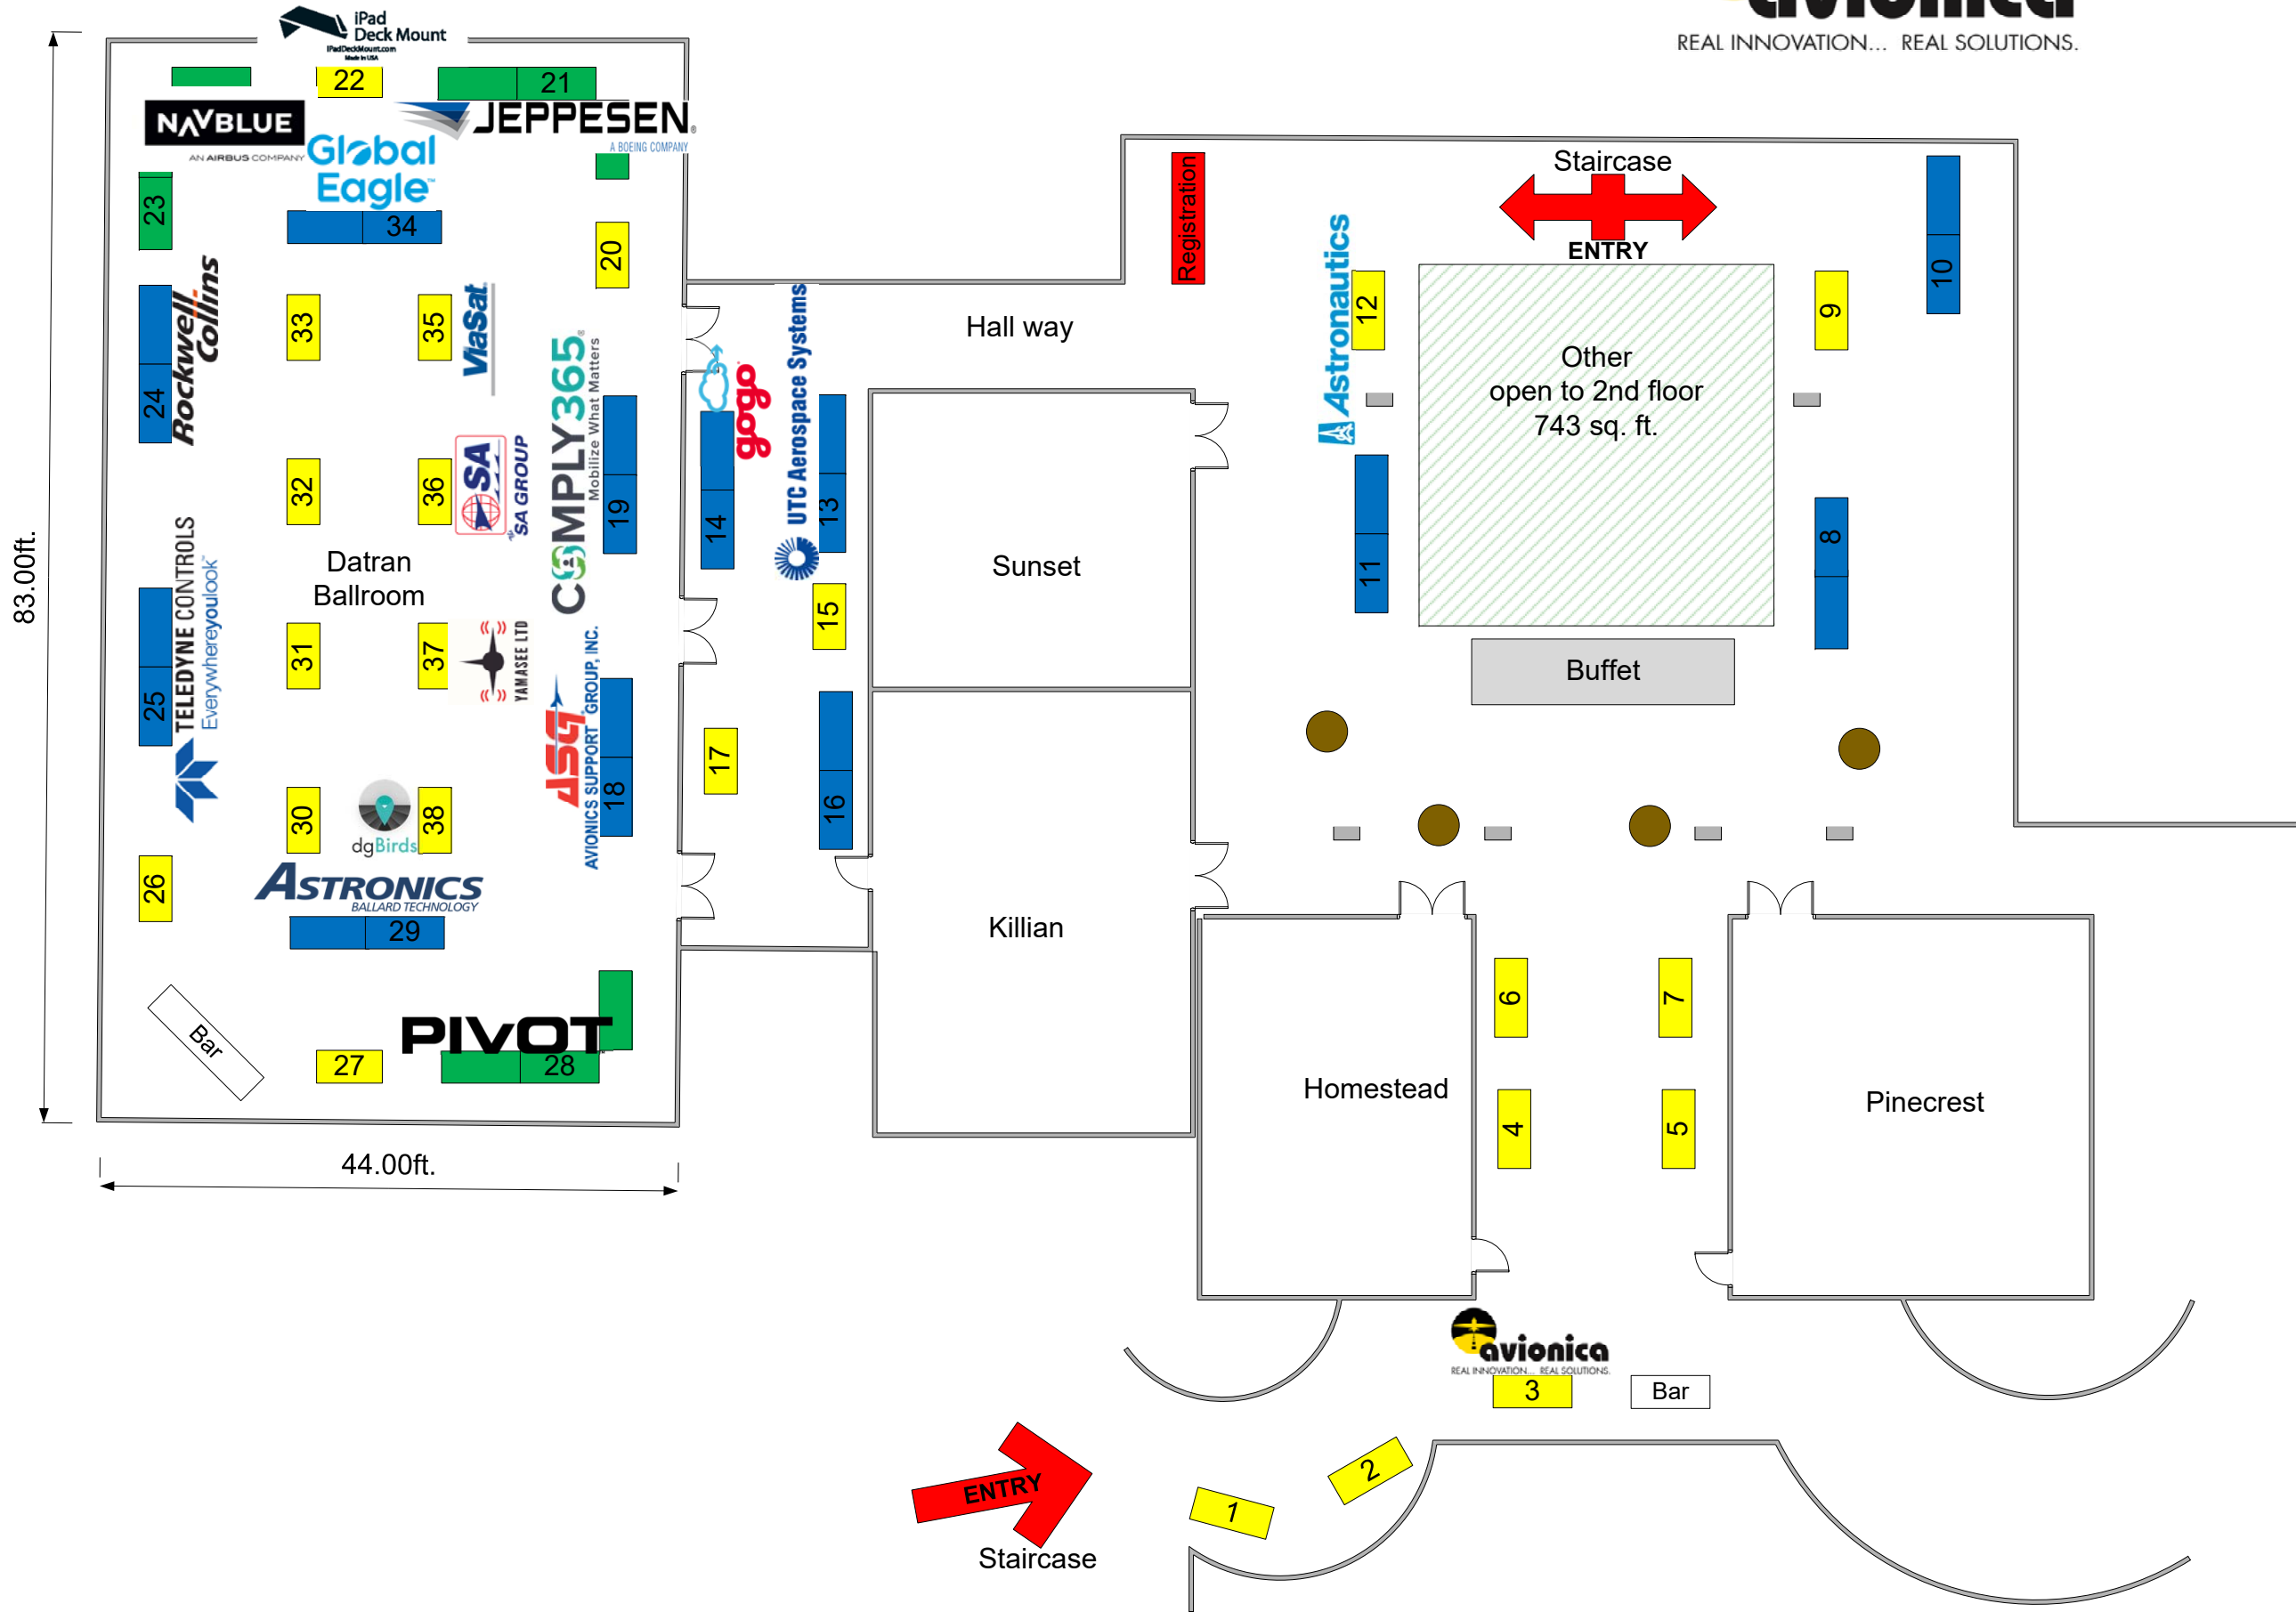

## Marriott Miami Dadeland – 3<sup>rd</sup> Floor

### May 15-16, 2018

Hosted by:

**EXPO Agenda**  
**May 15, 2018**  
 0900 – Open for set-up  
 1200 – EXPO begins  
 1500-1700 – Buffet  
 1700 – EXPO ends

**Supplemental EXPO**  
**May 16, 2018**  
 Open during Coffee  
 Breaks and Lunch

Single Tables 30" x 72"

- single table
- double table
- triple table