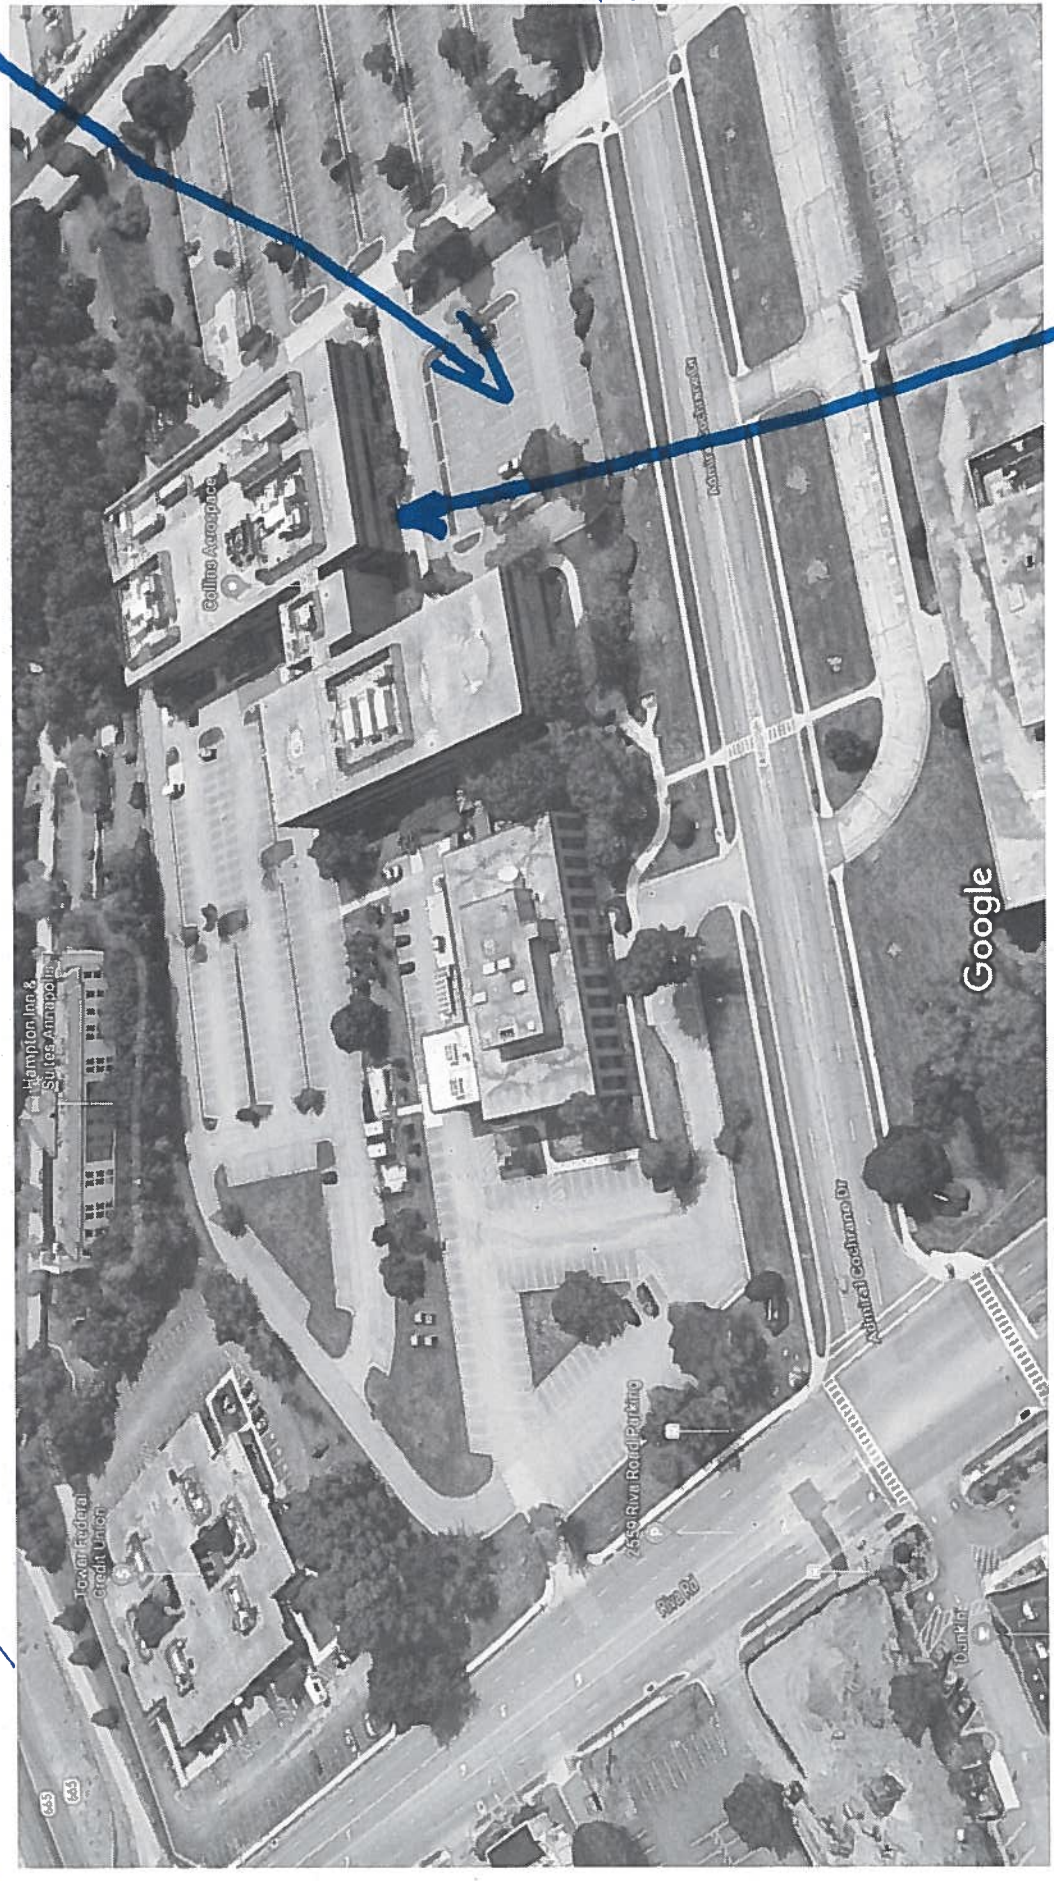

665 T
Paris Allen Blvd
Google Maps

Visitor
Parking

Admiral
Cochrane
Dr.

Security
lobby/entrance

Imagery ©2019 Google, Imagery ©2019 Commonwealth of Virginia, Maxar Technologies, U.S. Geological Survey, Map data ©2019 50 ft

Riva
Road