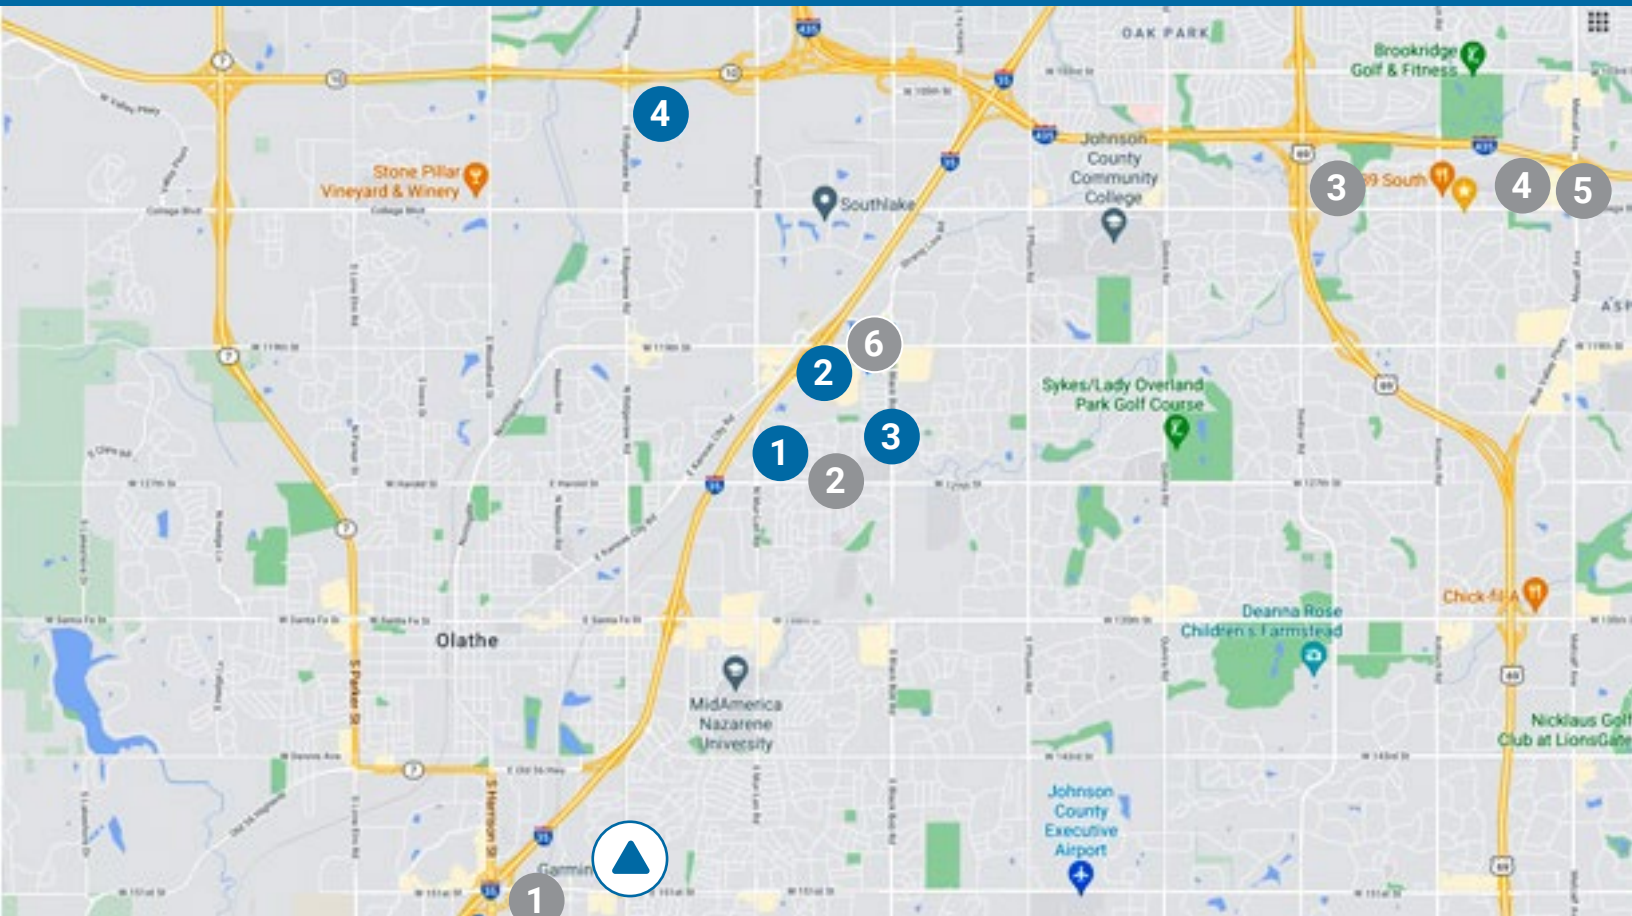

COMMERCIAL FLIGHTS

MCI: KANSAS CITY INTERNATIONAL AIRPORT (ETA 45-60 MINUTES)

The Kansas City International Airport is located 45 minutes north of the Hilton Garden Inn and Garmin's headquarters. MCI serves most major U.S. airlines.

GARMIN CAMPUS INFORMATION-NORTH LOBBY

The address of our North Lobby is 1200 S Mahaffie Cir, Olathe, KS 66062. Park in Visitor Parking in the garage. The North Lobby entrance is across the pedestrian plaza from the parking garage. You will enter the North Lobby and check in with our reception and be accompanied to the meeting room.

LOCAL LODGING

Garmin has special relationships with local hotels for your convenience. Please check with the listed hotels to see how much you can save when booking your stay with them.

Hotels with a Garmin discount.

We welcome you to check out these other area hotels that don't include a Garmin discount.

- 1 Candlewood Suites**
(913) 768-8888
15490 S. Rogers Road, Olathe, KS 66062
- 2 Residence Inn by Marriott**
(913) 829-6700
12215 S. Strang Line Road, Olathe, KS 66062
- 3 Doubletree by Hilton Hotel**
(913) 451-6100
10100 College Blvd., Overland Park, KS 66210
- 4 Marriott Kansas City**
(913) 451-8000
10800 Metcalf Ave., Overland Park, KS 66210
- 5 Sheraton Overland Park Hotel**
(913) 234-2100
6100 College Blvd., Overland Park, KS 66211
- 6 Hilton Garden Inn**
(913) 815-2345
12080 S. Strang Line Road, Olathe, KS 66062