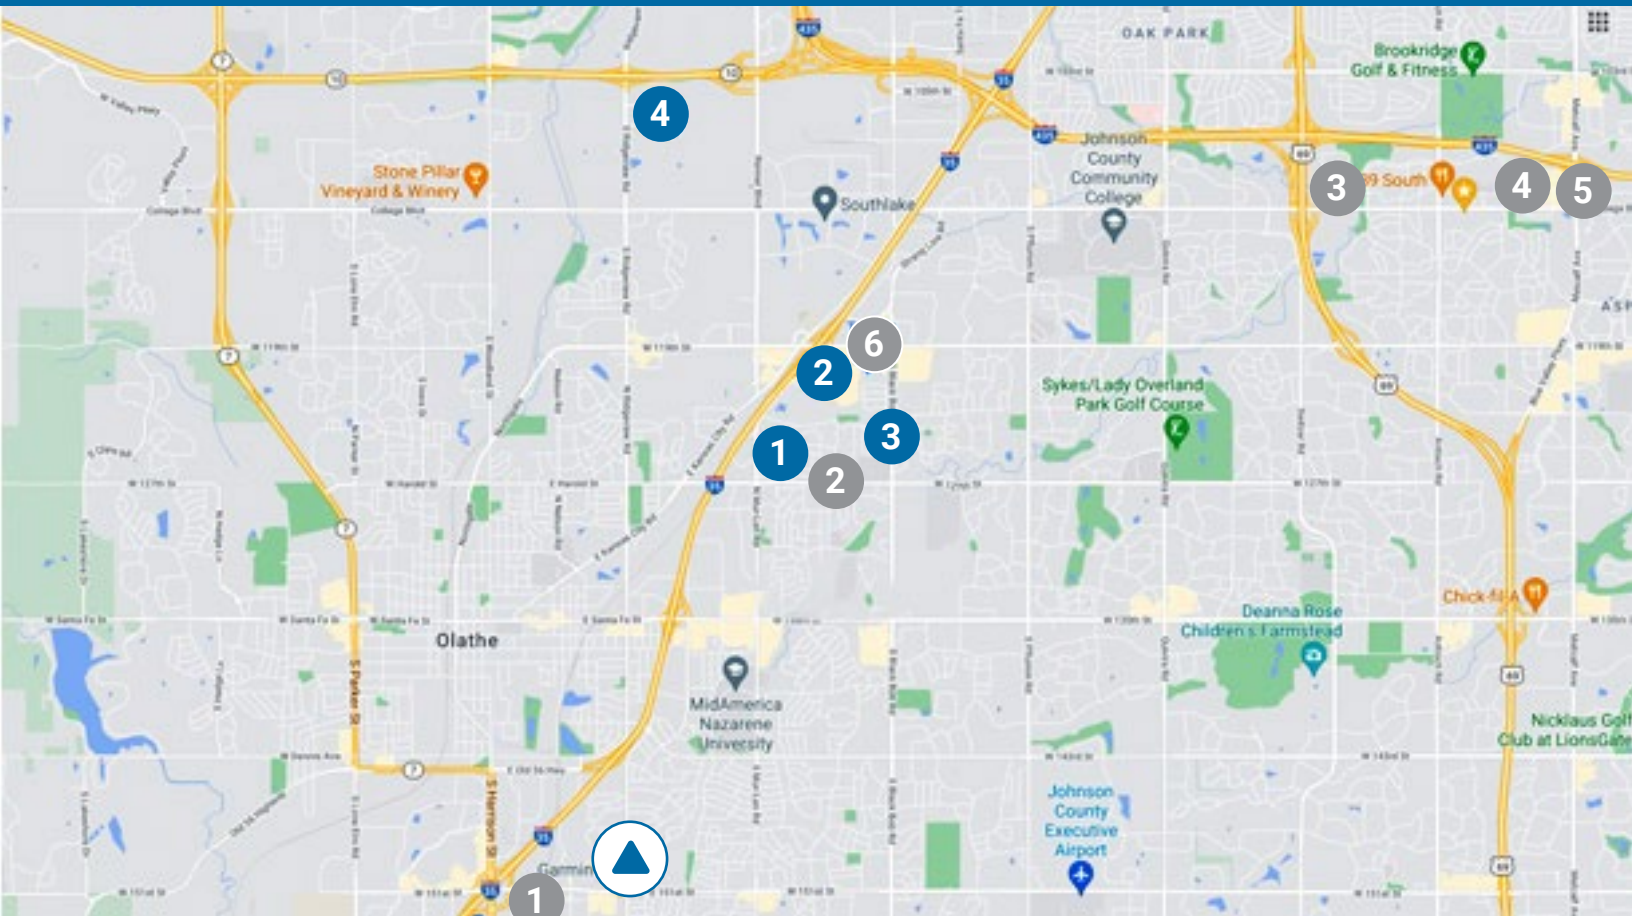

COMMERCIAL FLIGHTS

MCI: KANSAS CITY INTERNATIONAL AIRPORT (ETA 45-60 MINUTES)

The Kansas City International Airport is located 45 minutes north of the Hilton Garden Inn and Garmin's headquarters. MCI serves most major U.S. airlines.

Ridgeview Road

LOCAL LODGING

Garmin has special relationships with local hotels for your convenience. Please check with the listed hotels to see how much you can save when booking your stay with them.

Hotels with a Garmin discount.

- 1 Fairfield Inn**
(913) 768-7000
12245 S. Strang Line Road Olathe, KS 66062
- 2 Holiday Inn Express**
(913) 397-0100
12070 S. Strang Line Road, Olathe, KS 66062
- 3 Courtyard by Marriott**
(913) 839-4500
12151 S. Strang Line Road, Olathe, KS 66062
- 4 Embassy Suites**
(913) 353-9280
10401 S. Ridgeview Road, Olathe, KS 66062

We welcome you to check out these other area hotels that don't include a Garmin discount.

- 1 Candlewood Suites**
(913) 768-8888
15490 S. Rogers Road, Olathe, KS 66062
- 2 Residence Inn by Marriott**
(913) 829-6700
12215 S. Strang Line Road, Olathe, KS 66062
- 3 Doubletree by Hilton Hotel**
(913) 451-6100
10100 College Blvd., Overland Park, KS 66210
- 4 Marriott Kansas City**
(913) 451-8000
10800 Metcalf Ave., Overland Park, KS 66210
- 5 Sheraton Overland Park Hotel**
(913) 234-2100
6100 College Blvd., Overland Park, KS 66211
- 6 Hilton Garden Inn**
(913) 815-2345
12080 S. Strang Line Road, Olathe, KS 66062